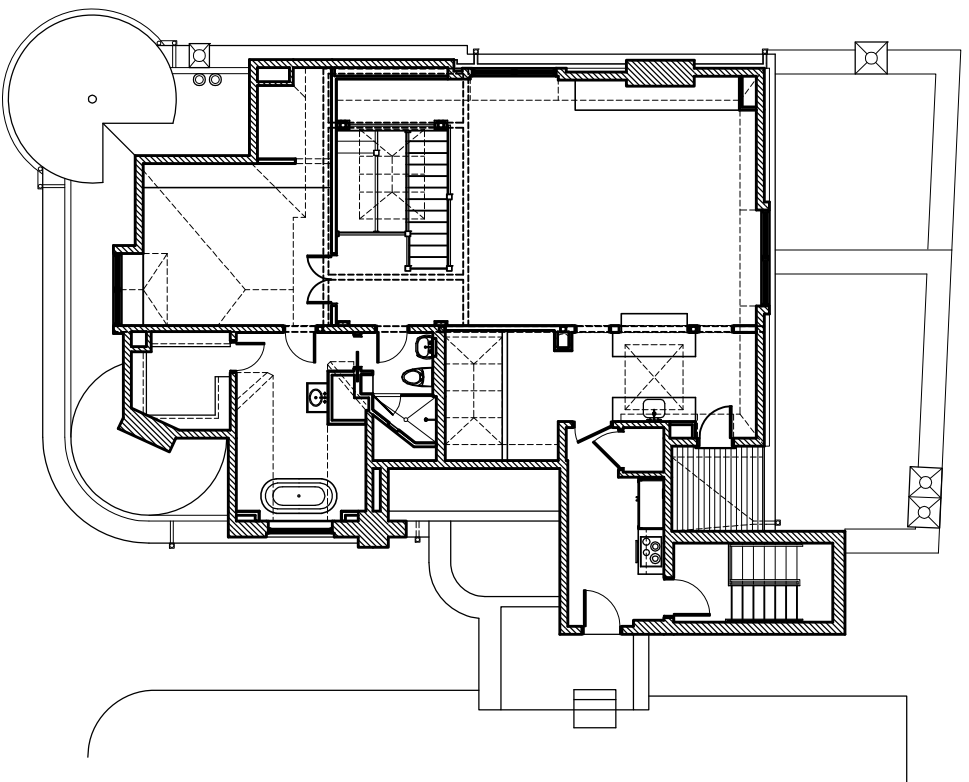

STAIR SECTION

NOT TO SCALE

STUDIO
Villanueva
ARCHITECTURE LLC

1000 West Diversey Suite #228
Chicago Illinois 60614

SINGLE FAMILY RESIDENCE

THIRD FLOOR PLAN

FOURTH FLOOR PLAN

SCALE: 1/16" = 1'-0"

STUDIO
Villanueva
ARCHITECTURE LLC

1000 West Diversey Suite #228
 Chicago Illinois 60614

SINGLE FAMILY RESIDENCE