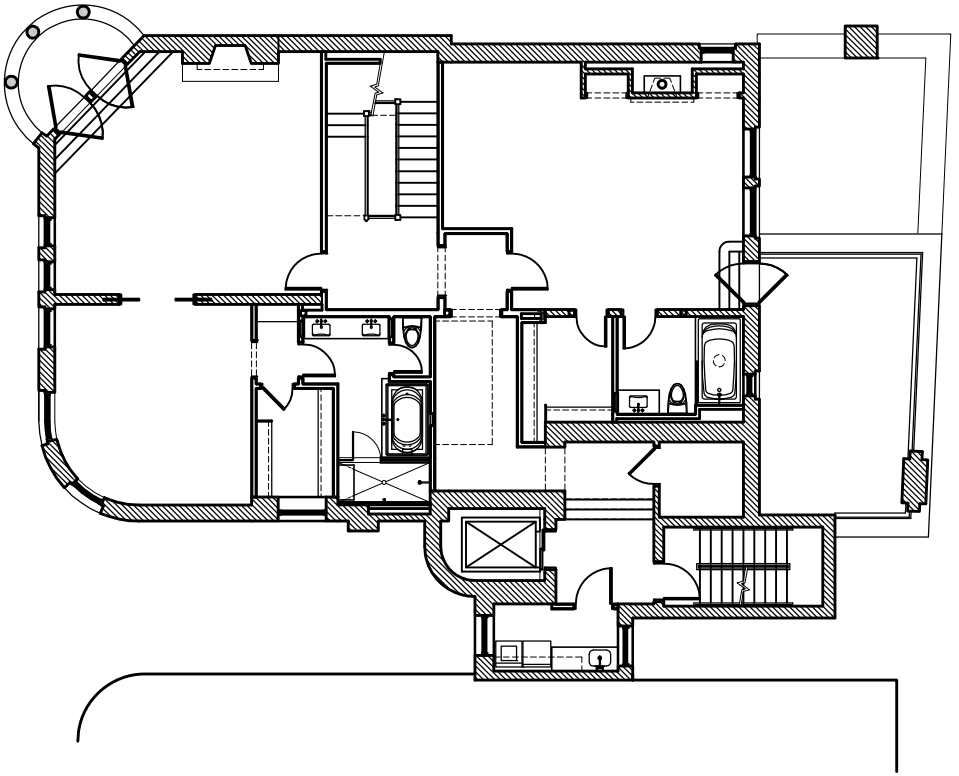

STAIR SECTION

NOT TO SCALE

STUDIO
Villanueva
ARCHITECTURE LLC

1000 West Diversey Suite #228
Chicago Illinois 60614

SINGLE FAMILY RESIDENCE

THIRD FLOOR PLAN

FOURTH FLOOR PLAN

SCALE: 1/16" = 1'-0"

STUDIO
Villanueva
ARCHITECTURE LLC

1000 West Diversey Suite #228
 Chicago Illinois 60614

SINGLE FAMILY RESIDENCE