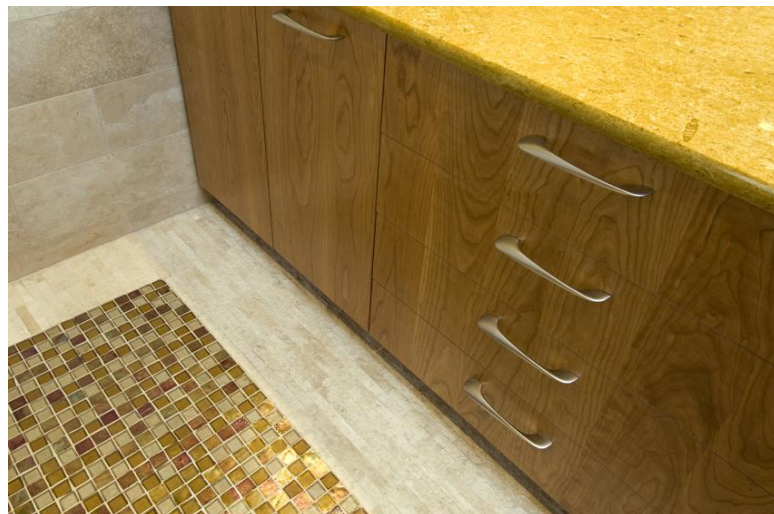

BATHROOM RENOVATION ■ ■ ■

Finish materials include a rock face stone tile as the floor border with a glass tile inset. Wall tile is limestone as a wainscot with a glass tile border and glass tile bull nose cap. Above the wainscot in the tub/shower is a hand glazed and fired ceramic tile which gives dimension and additional character to the tile.

Lincoln Park Residence

BATHROOM RENOVATION ■ ■ ■

Studio Villanueva had remodeled this clients bathrooms in a previous condominium and they enjoyed it so much that remodeling the bathrooms in their new home was a top priority.

The goal was to reconfigure the adjacent bathrooms to improve the functionality of both spaces. The master bath now has a walk in linen closet, a whirlpool bath/shower combination, heated toilet, and two sink vanity. The finishes a bright and sophisticated.