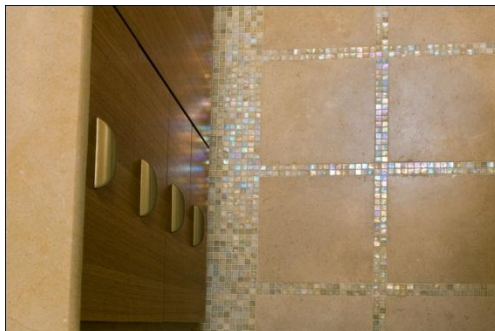

BATHROOM RENOVATION ■ ■ ■

Like their previous home, the client wanted their children's bath to be whimsical yet stylish to transition through their development.

Lincoln Park Residence