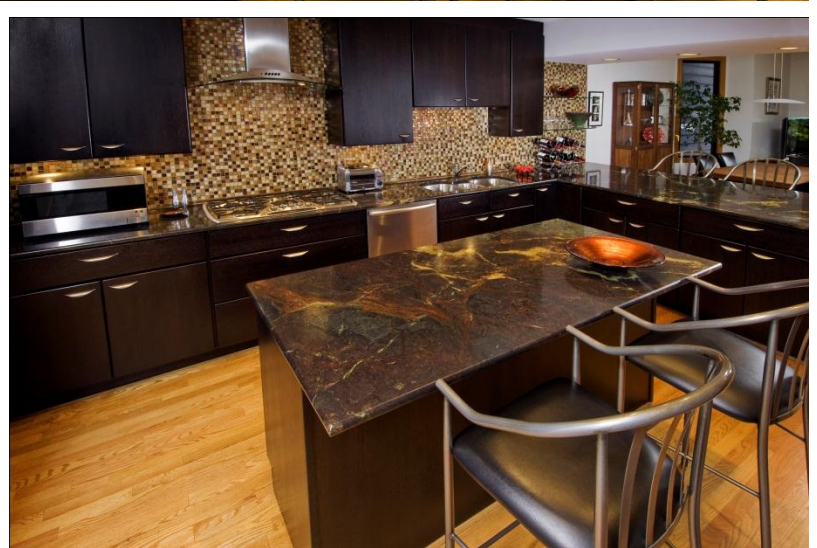

## RENOVATION of KITCHEN AND POWDER ROOM ■ ■ ■

A Lakeview two-flat residence converted a drab, monotone cream colored kitchen & bath into this rich contemporary design. The space allows ample room for cooking and baking parties with multiple chefs or comfortable casual family dining.

The granite countertops and iridescent glass mosaic backsplash complement each other beautifully and change their character throughout the day. The tall cabinets provide ample storage and the under counter cabinets are extremely convenient.

## RENOVATION of KITCHEN AND POWDER ROOM ■ ■ ■

A full bath was converted into an elegant powder room to provide more space to the adjacent play room. The kitchen granite slabs provided enough extra granite for the bathroom vanity top and a desk in the open pantry area. The color scheme in this powder room highlighted the earth tones in the granite and provided a stunning compliment to the kitchen.

The design featured a unique slate tile with a tumbled mosaic stone inset surrounded by a hand forged bronze liner. This liner was also used to cap the wall tile.