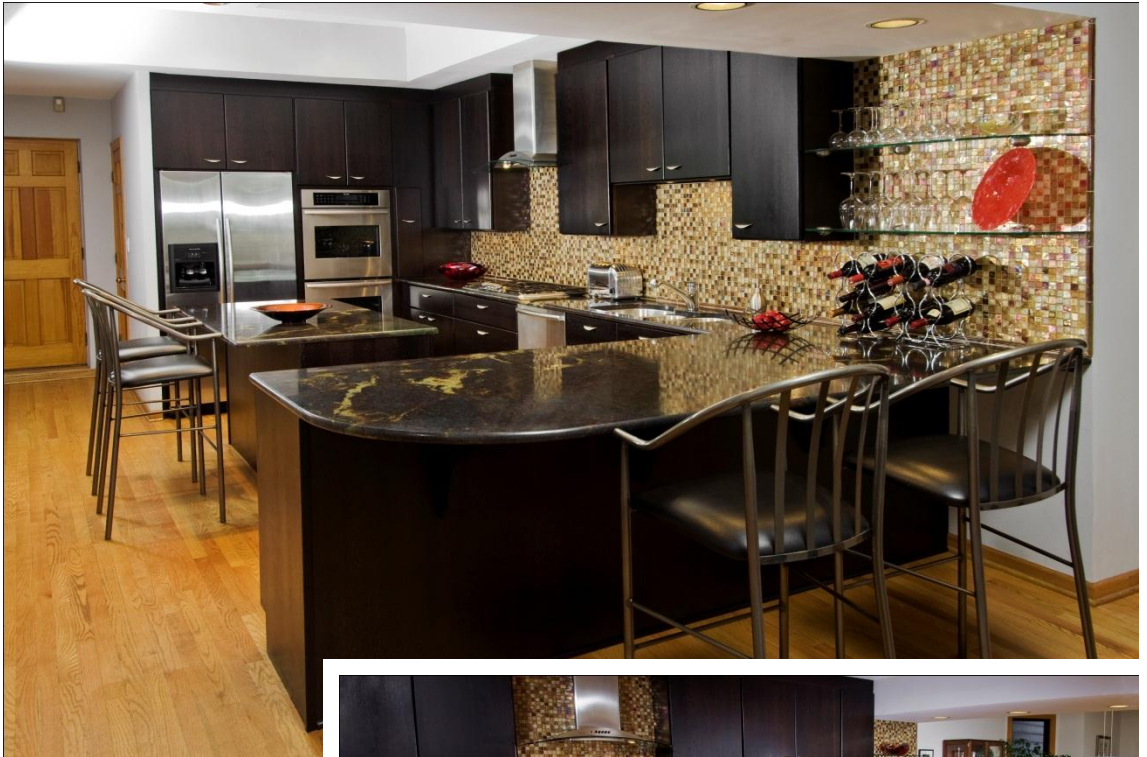

## RENOVATION of KITCHEN AND POWDER ROOM ■ ■ ■

A Lakeview two-flat residence converted a drab, monotone cream colored kitchen & bath into this rich contemporary design. The space allows ample room for cooking and baking parties with multiple chefs or comfortable casual family dining.

The granite countertops and iridescent glass mosaic backsplash complement each other beautifully and change their character throughout the day. The tall cabinets provide ample storage and the under counter cabinets are extremely convenient.

## RENOVATION of KITCHEN AND POWDER ROOM ■ ■ ■

A full bath was converted into an elegant powder room to provide more space to the adjacent play room. The kitchen granite slabs provided enough extra granite for the bathroom vanity top and a desk in the open pantry area. The color scheme in this powder room highlighted the earth tones in the granite and provided a stunning compliment to the kitchen.

The design featured a unique slate tile with a tumbled mosaic stone inset surrounded by a hand forged bronze liner. This liner was also used to cap the wall tile.